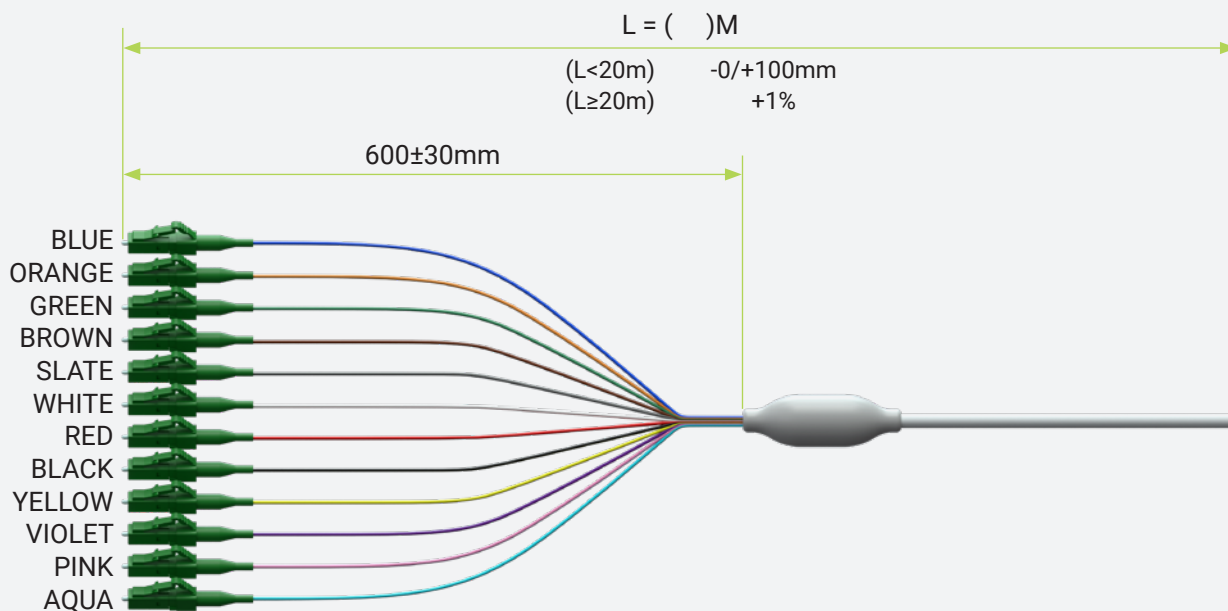

PRODUCT SPECIFICATION

Number of cores	8 to 24
Type of tube	Tight
Fibre type single mode	9/125
Category	OS2
Armouring	No
Rodent resistant	No
Outer sheath material	Copolymer, thermoplastic (LS0H)
Outer sheath colour	White
Reaction-to-fire class according to EN 13501-6	Cca
Smoke development class according to EN 13501-6	s1b
Euro class flaming droplets/particles according to EN13501-6	d0
Euro class acidity according to EN 13501-6	a1
Halogen free (acc. EN 60754-1/2)	Yes
Flame retardant	In accordance with EN 50399
Low smoke (acc. BS EN 61034-2)	Yes
Outer diameter approx.	2 mm

CABLE DIAGRAM